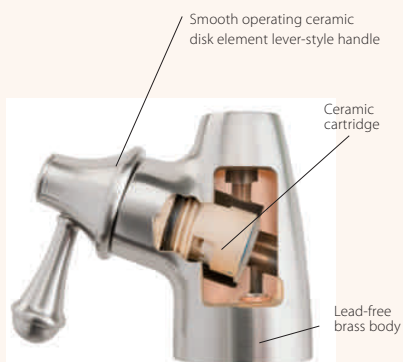

CONTEMPORARY

Clean lines and smooth surfaces without intricate details characterize Contemporary design. Your faucet is an accent item. Consider accenting with metal such as stainless steel, nickel, or chrome, for a sleek finish and clean look.

DESIGNER

Blending two disparate looks, contemporary and traditional, Designer RO faucets compliment a myriad of styles epitomizing "the modern classic." The line works virtually anywhere, offering blended forms in many inspiring finishes.

QUADRA

Right angles and straight lines are highlighted in the industrial chic Quadra design. Squares in interior design create a calming geometry, using their form to enhance function.

VINTAGE

Vintage RO faucets were created to perfectly accent today's kitchens with influences from the elegant glamour of the 1940s era. Standard finish is highly polished chrome. Also available in antique bronze, venetian bronze, satin nickel and brushed stainless.

RO FAUCETS

PART # BREAKDOWN

S1089-02C-BS

STYLE _____ | COLOR CODE

RO FAUCETS

Model No.	Color Code	Description
CONTEMPORARY		
S1089-02C-XX	BK	Black
	PB	Polished Brass
	AB	Antique Bronze
	VB	Venetian Bronze
	PC	Polished Chrome
	BN	Bright Nickel
	PN	Polished Nickel
	SN	Satin Nickel
	BS	Brushed Stainless
	WH	White